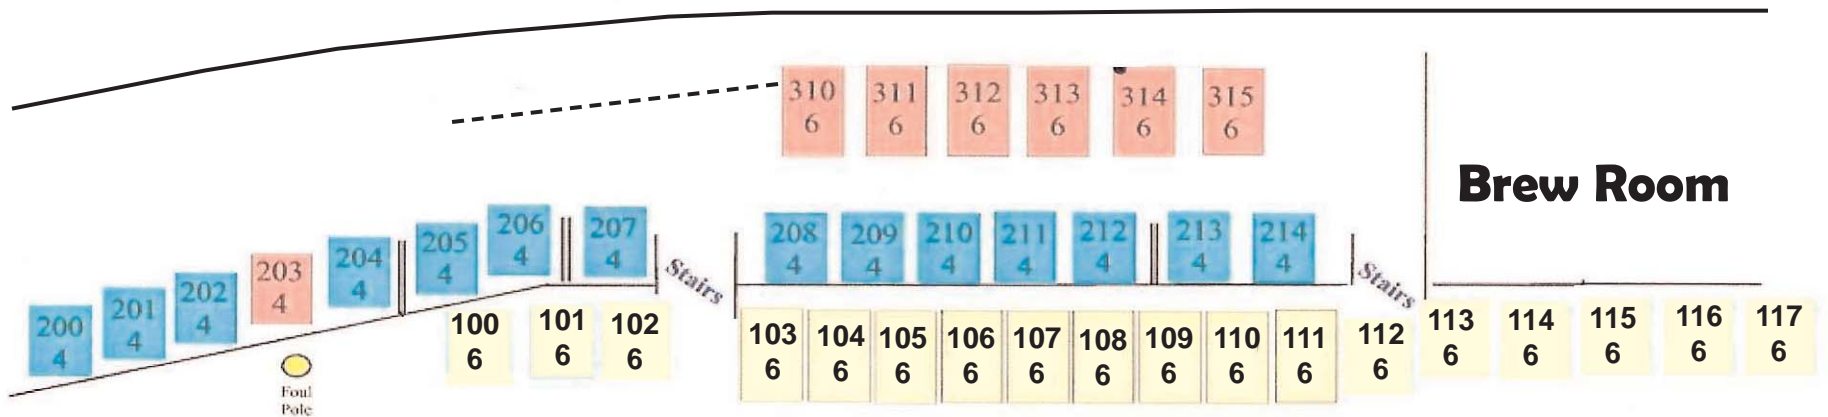

Friday's Front Row Table Layout

2010

- Outside Tables
- Inside Tables
- Obstructed View

Bull Pen Tables

Brew Room

Home Run Porch

200 & 300 Level Tables are inside behind the glass.

Tables are sold:
4 people to a 4 top (not less)
6 people to a 6 top (not less).

Price includes game ticket and food voucher.

Marquee Games

Outside Tables:

6 Top: \$690.00

4 Top: \$460.00

Inside Tables:

4 Top: \$360.00

Regular Games

Outside Tables:

6 Top: \$498.00

4 Top: \$332.00

Inside Tables:

4 Top: \$280.00